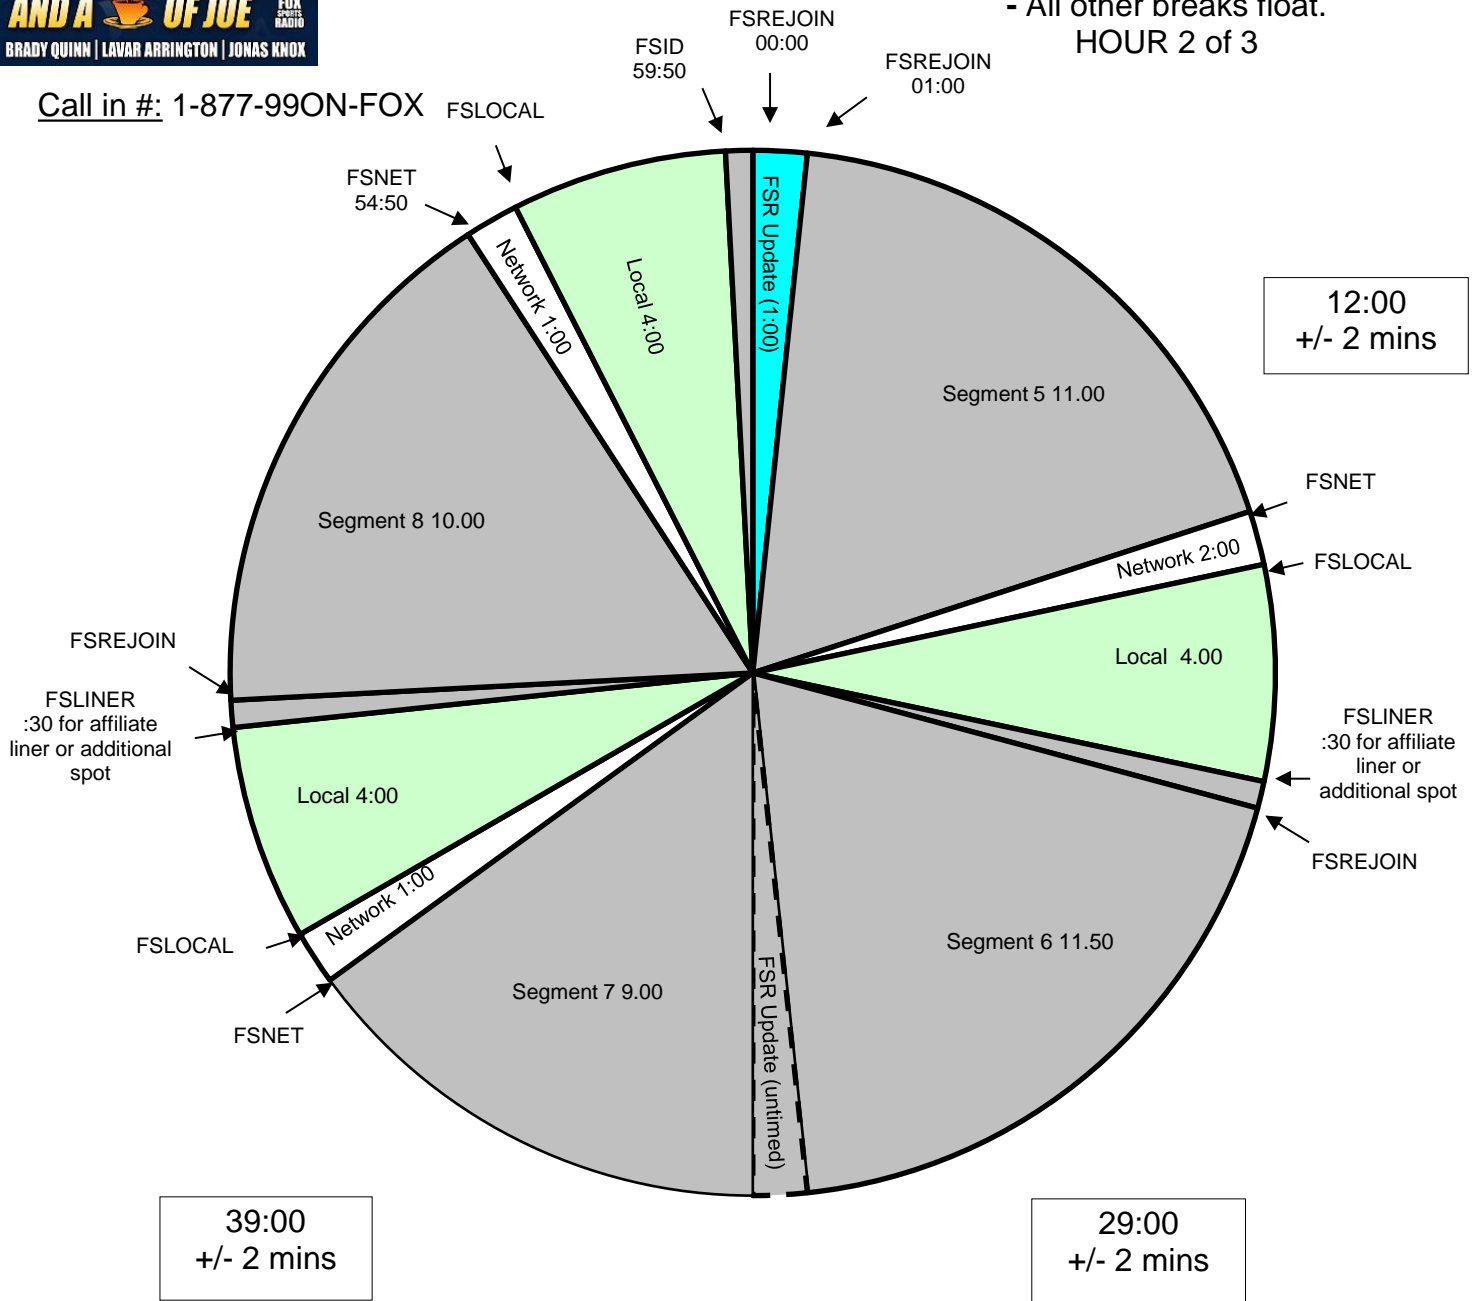

Two Pros and a Cup of Joe
Effective December 27th, 2021
Premiere XDS PRO4-P Satellite
Airs Live 6:00AM-9:00AM Eastern
3:00AM-6:00AM Pacific

1. Each hour opens at 01:00. Hard Out at 54:50
   - All other breaks float.
2. **HOUR 2 of 3**

Call in #: 1-877-99ON-FOX